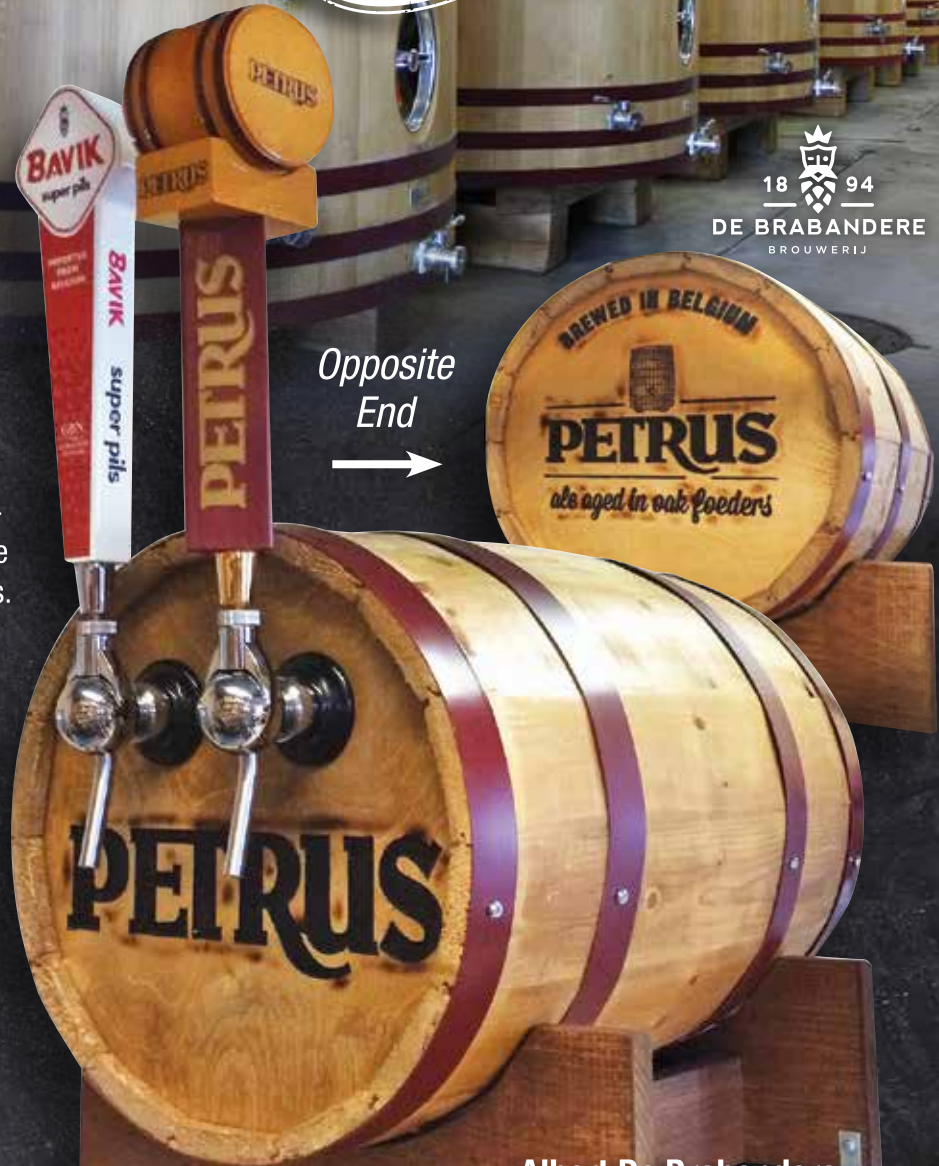

The Global Beer Network

PETRUS

Foeder Tower

This custom made wood tower is made to order by Global Beer Network. The tower is modeled after the oak wood Foeders that age Petrus Aged Pale at Brewery De Brabandere.

The tower comes with two faucets with built-in insulated glycol lines. The tower can be bolted to the bar by it's four anchor points. Optional drip tray can be added.

A great addition to any bar to pour Bavik Super Pils, Petrus Sours or any one of Global Beer's other excellent brands. Tower shipped fully assembled as one piece.

SPECS

Height : 16" (from base to the top of barrel)

Barrel Width : 14" **Base :** 14" W x 12" L

Weight: 21 lbs. (with handles)

Opposite
End

ALSO AVAILABLE

Petrus Barrel End Sign

18.5" Wide x 1.5" Deep