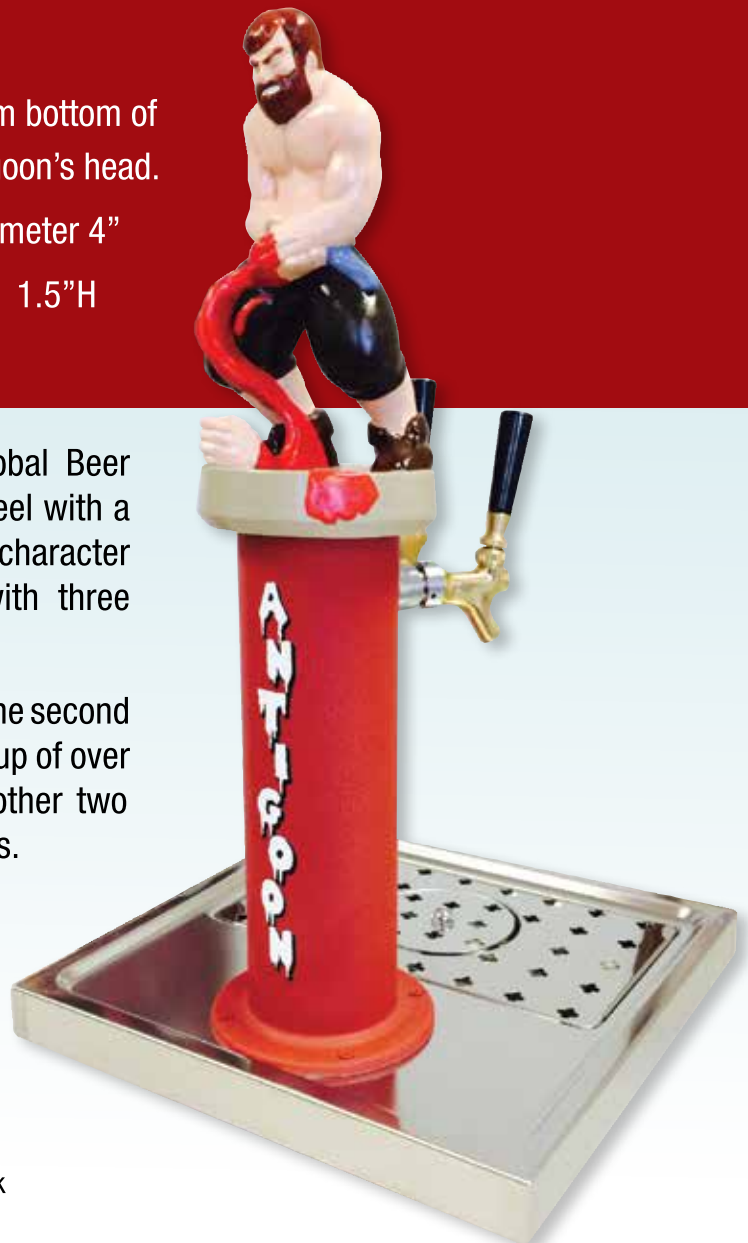

WIN-IT-TOO DBA Global Beer Network
325 N. Main St., Middleton, MA 01949
Tel: 800-442-3379 | Fax: 805-683-1470
globalbeer.com facebook.com/GlobalBeerNetwork